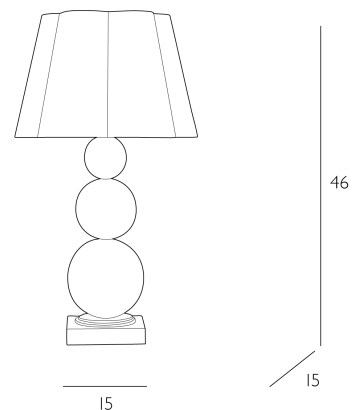

## SPECIFICATIONS:

Product code:	ATH4299
Measurements:	D15 x H46 x W15cm
Primary Associated Shade:	CLO10
Finish:	Bespoke
Material:	Metal
Shade Included:	Base Only
Primary Bulb Detail:	1 x 60w max ES GLS
Bulb Included:	Lamp not included
Recommended Lamp:	BUL-E27-LED-16
Switch Type:	In Line Rocker
Suitable:	Indoor
Electrical Class:	Class I - Earthed
Nett Weight (kg):	4 kg