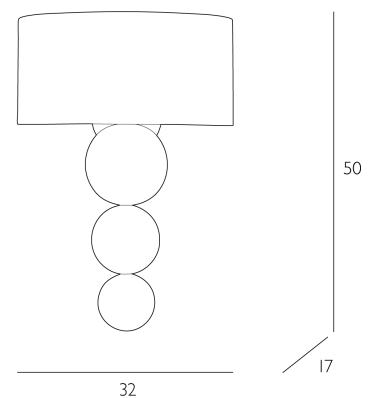

## SPECIFICATIONS:

Product code:	ATH07
Measurements:	D17 x H50 x W32cm
Primary Associated Shade:	SI132
Finish:	Bespoke
Material:	Fabric & Metal
Shade Included:	Shade Inc
Primary Bulb Detail:	1 x 40w max ES GLS
Bulb Included:	Lamp not included
Recommended Lamp:	BUL-E27-LED-16
Suitable:	Indoor
Electrical Class:	Class 1 - Earthed
Nett Weight (kg):	1.4 kg
	⚡