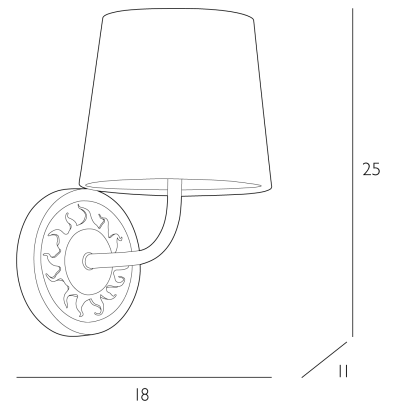

SPECIFICATIONS:

Product code:	AZI0799
Measurements:	D18 x H25 x W11 cm
Primary Associated Shade:	MUR07
Finish:	Antique Brass & Bespoke
Material:	Resin & Solid Brass
Shade Included:	Bracket Only
Primary Bulb Detail:	1 x 40w max B22 GB
Bulb Included:	Lamp not included
Recommended Lamp:	BUL-B22-LED-3
Suitable:	Indoor
Electrical Class:	Class I - Earthed
Nett Weight (kg):	0 kg
	±