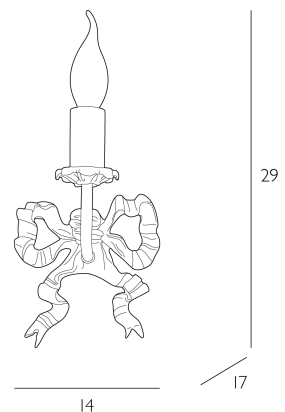

ELOISE

Wall Light Bespoke Bracket Only

The Eloise Wall Light is pure delight, whimsical, sculptural, and undeniably charming. Its standout feature is a beautifully cast bow backplate. Eloise works especially well with our new small Cloud shade, also shown with our Murray Shade. Eloise offers a tailored balance of softness and statement. Available in our full paint palette Eloise can be personalised to meet individual colour schemes.

The Eloise is sold as a fitting only; shades are sold separately. We recommend our BYR07 shade. Click here to shop.
Bulb not included; takes 1 x 40W max SES CNDL. We recommend our BUL-E14-LED-13 bulb. Click here to shop.
Dimmable when paired with suitable bulbs.

SPECIFICATIONS:

Product code:	ELO0799
Measurements:	D17 x H29 x W14cm
Primary Associated Shade:	BYR07
Finish:	Antique Brass & Bespoke
Material:	Metal & Resin
Shade Included:	Bracket Only
Primary Bulb Detail:	1 x 40w max SES CNDL
Bulb Included:	Lamp not included
Recommended Lamp:	BUL-E14-LED-13
Suitable:	Indoor
Electrical Class:	Class 2 - Double Insulated
Nett Weight (kg):	0 kg