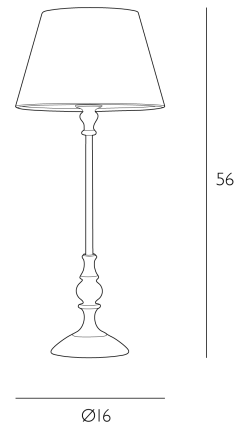

SPECIFICATIONS:

Product code:	FLE4299
Measurements:	H56 x Ø16cm
Primary Associated Shade:	EMP30
Finish:	Bespoke
Material:	Resin
Cable Colour:	Braided Ivory
Shade Included:	Base Only
Primary Bulb Detail:	1 x 60w max B22 GLS
Bulb Included:	Lamp not included
Recommended Lamp:	BUL-B22-LED-4
Switch Type:	Push Bar
Suitable:	Indoor
Electrical Class:	Class 1 - Earthed
Nett Weight (kg):	1.2 kg