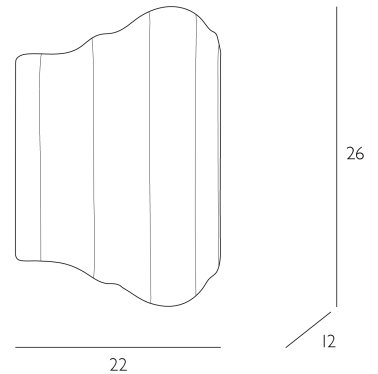

## SPECIFICATIONS:

Product code:	COR07
Measurements:	D12 x H26 x W22cm
Finish:	Bespoke & Matt White
Material:	Fabric & Metal
Shade Included:	Shade Inc
Primary Bulb Detail:	1 x 40w max SES CNDL
Bulb Included:	Lamp not included
Recommended Lamp:	BUL-EI4-LED-13
Suitable:	Indoor
Electrical Class:	Class 2 - Double Insulated
Nett Weight (kg):	0 kg