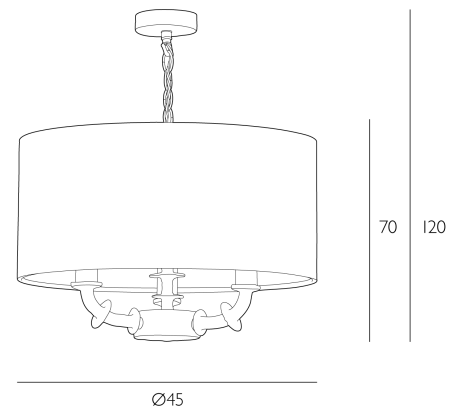

ICARUS

3 Light Shadelier Matt White With Bespoke Shade

With its sculptural form the Icarus pendant strikes a perfect balance between classical elegance and modern minimalism. A wide, drum shaped shade conceals a gracefully twisted arm design beneath its sinuous curves painted in soft matte white, lending the piece a sense of weightless poise. Inspired by the mythic flight of Icarus, the Icarus collection comprises of pendants, a matching wall light and elegant table lamps.

The Icarus comes complete with a Bespoke Fabric Drum shade. Height is adjustable at the point of installation (70-120cm). Bulb not included; takes 3 x 40W max SES CNDL. We recommend our BUL-E14-LED-13 bulb. [Click here to shop.](#) Dimmable when paired with suitable bulbs.

SPECIFICATIONS:

Product code:	ICA0302
Measurements:	H min70 - max 120 x Ø45cm
Primary Associated Shade:	DRS45
Finish:	Matt White
Material:	Resin
Cable Colour:	Braided White
Shade Included:	Shade Inc
Primary Bulb Detail:	3 x 40w max SES CNDL
Bulb Included:	Lamps not included
Recommended Lamp:	BUL-E14-LED-13
Suitable:	Indoor
Electrical Class:	Class I - Earthed
Nett Weight (kg):	3 kg
	± 0.1A