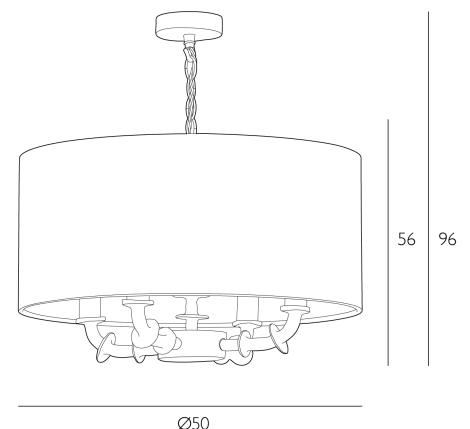

The Icarus comes complete with a Bespoke Fabric Drum shade. Height is adjustable at the point of installation (56-96cm). Bulb not included; takes 4 x 40W max SES CNDL. We recommend our BUL-EI4-LED-13 bulb. [Click here to shop.](#) Dimmable when paired with suitable bulbs.

## SPECIFICATIONS:

Product code:	ICA0402
Measurements:	H min56 - max96 x Ø50cm
Primary Associated Shade:	S0599-SI
Finish:	White
Material:	Resin
Cable Colour:	Braided White
Shade Included:	Shade Inc
Primary Bulb Detail:	4 x 40w max SES CNDL
Bulb Included:	Lamps not included
Recommended Lamp:	BUL-EI4-LED-13
Suitable:	Indoor
Electrical Class:	Class I - Earthed
Nett Weight (kg):	3 kg
	± 0.1A