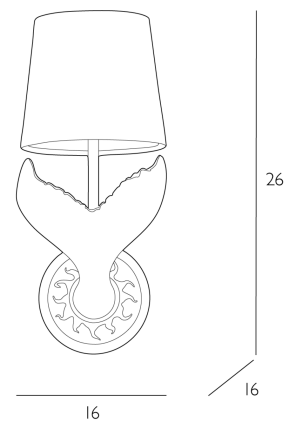

FLUKE

Wall Light Verdigris With Bespoke Shade

Inspired by the Fluke of the Humpback Whale, the Fluke range is a sculptural homage to the sea. The whale tail form of the wall light lifts its shade like a breaching silhouette while the intersecting tails of the table lamp rise in a poetic loop. Offered in our unique copper verdigris or our new silver verdigris, each piece is hand patinated for a deeply organic surface that captures the drama and beauty of oceanic forms.

Bulb not included; takes 1 x 40W max BC GB. We recommend our BUL-B22-LED-3 bulb. [Click here to shop.](#)

Dimmable when paired with suitable bulbs.

Bespoke Shades

Our high quality fabric shades, hand crafted in our Oxfordshire workshop by our sister brand The Light Shade Studio, with a choice of luxurious fabrics in 100% Dupion Silk, Satin or Linen in an array of shapes, sizes, and colours. If you would like to supply your own fabric, then please contact us to discuss your personalised requirements. Customise your shade by using our product configurator to see your design before placing an order.

SPECIFICATIONS:

Product code:	FLU0766
Measurements:	D16 x H26 x W16cm
Shade Dimensions:	D16 x H33 x W16cm
Primary Associated Shade:	MUR07
Finish:	Distressed Multi-Coloured
Material:	Resin
Shade Included:	Shade Inc
Primary Bulb Detail:	1 x 40w max B22 GB
Bulb Included:	Lamp not included
Recommended Lamp:	BUL-B22-LED-3
Suitable:	Indoor
Electrical Class:	Class 1 - Earthed
Nett Weight (kg):	0 kg
	⚡