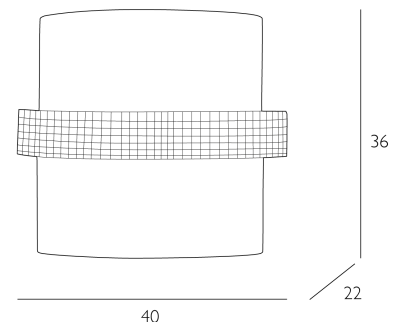

SPECIFICATIONS:

Product code:	ALL0951
Measurements:	D22 x H36 x W40cm
Fixing Plate Dimensions:	Ø12cm
Primary Associated Shade:	SI132
Finish:	Bespoke & Leather Effect
Material:	Fabric & Resin
Shade Included:	Shade Inc
Primary Bulb Detail:	2 x 40w max ES GB
Bulb Included:	Lamps not included
Recommended Lamp:	BUL-E27-LED-22
Suitable:	Indoor
Electrical Class:	Class 2 - Double Insulated
Nett Weight (kg):	0 kg
	 