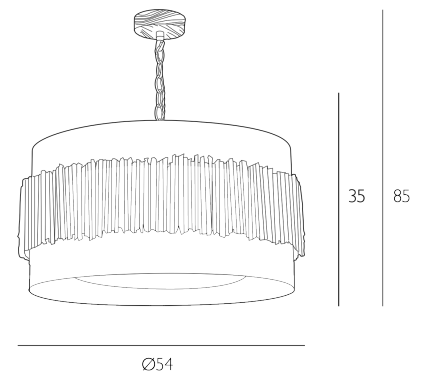

This version of the Willow Pendant comes complete with a bespoke baffle. The Willow comes complete with a Bespoke Fabric Drum shade. Height is adjustable at the point of installation (35-85cm). Bulb not included; takes 4 x 60W max ES GLS. We recommend our BUL-E27-LED-17 bulb. [Click here to shop.](#) Dimmable when paired with suitable bulbs.

SPECIFICATIONS:

Product code:	WIL049B
Measurements:	H min35 - max85 x Ø54cm
Primary Associated Shade:	WIL40
Finish:	Bronze
Material:	Resin
Cable Colour:	Braided Brown
Shade Included:	Shade Inc
Primary Bulb Detail:	4 x 60w max ES GLS
Bulb Included:	Lamps not included
Recommended Lamp:	BUL-E27-LED-17
Suitable:	Indoor
Electrical Class:	Class I - Earthed
Nett Weight (kg):	5 kg
	⚡ ⚠