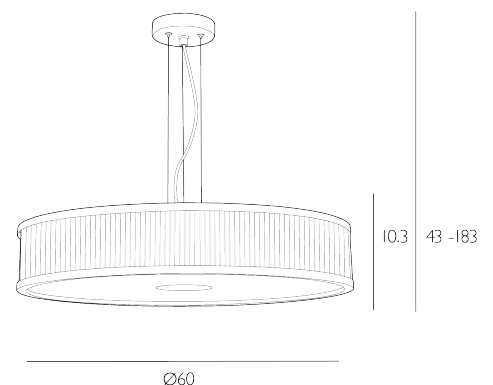

### *6 Light Pendant Polished Chrome and Bespoke*

Crafted with a polished chrome frame and adorned with a frosted acrylic diffuser and a choice of bespoke fabric, this pendant exudes contemporary charm while casting a gentle, inviting radiance. The Jolyon Pendant offers the perfect balance between style and functionality, with its sleek 40cm diameter and adjustable height, ensuring adaptability to various room configurations. Its minimum height of 43cm even makes it a superb choice for rooms with lower ceilings. Hang it gracefully over a kitchen island or dining table, or use it as mood lighting wherever you seek to create an atmospheric ambiance. Please note that the Jolyon Pendant requires 6 ES (E27) GLS lamps, which are not included.

Height is adjustable at the point of installation (43-165cm).

Bulb not included; takes 6 x 11W max ES GLS. We recommend our BUL-E27-LED-17 bulb. [Click here to shop.](#)

Dimmable when paired with suitable bulbs.

## SPECIFICATIONS:

|                          |                           |
|--------------------------|---------------------------|
| Product code:            | JOL1750                   |
| Measurements:            | H min43 - max165 x Ø60cm  |
| Fixing Plate Dimensions: | H2.5 x Ø12cm              |
| Shade Dimensions:        | H10 x Ø60cm               |
| Lamp Replaceable:        | Yes                       |
| Finish:                  | Bespoke & Polished Chrome |
| Material:                | Fabric & Metal            |
| Cable Colour:            | Clear                     |
| Shade Included:          | Not Required              |
| Primary Bulb Detail:     | 6 x 11w max ES GLS        |
| Bulb Included:           | Lamps not included        |
| Recommended Lamp:        | BUL-E27-LED-17            |
| Suitable:                | Indoor                    |