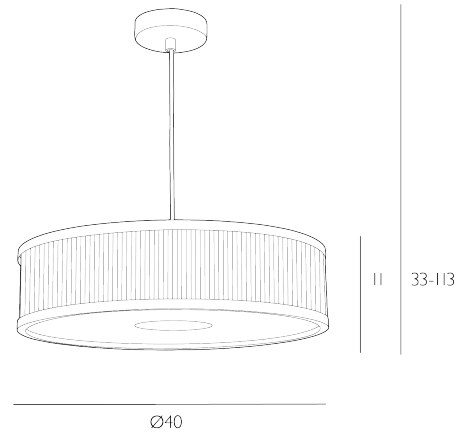

Electrical Class:
Nett Weight (kg):

Class I - Earthed
2 kg
± 0.1

Additional Information:

Supplied with 92cm of cable

www.davidhuntlighting.co.uk

sales@davidhuntlighting.co.uk

01295 672 628