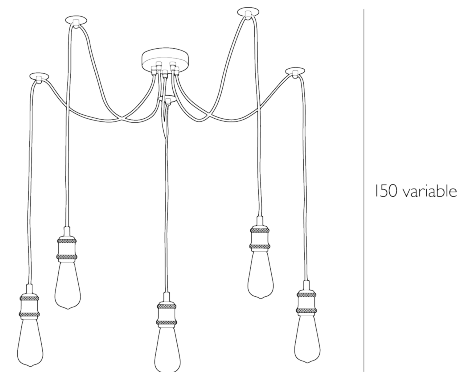

WACO

5 Light Suspension Antique Brass and Matt Black

The Waco 5 light pendant suspension features a solid die cast lamp holder in antique brass with a knurled shade ring. With pre-attached metal ceiling hooks on each 1.5m cable the fitting can be adjusted to suit the room or furniture, you can now move the light away from the electric point and have multiple lights on a huge spread without the expense of extra wiring. At the same time the fitting gives a unique industrial look. Height is adjustable at the point of installation (75-160cm). Bulb not included; takes 5 x 60W max ES GLS. We recommend our BUL-E27-RUS-W1 bulb. Click here to shop. Dimmable when paired with suitable bulbs.

SPECIFICATIONS:

Product code:	WAC0575
Measurements:	H min75 - max160 x Ø150cm
Fixing Plate Dimensions:	H2.5 x Ø12cm
Lamp Replaceable:	Yes
Finish:	Antique Brass & Matt Black
Material:	Metal
Cable Colour:	Braided Black
Shade Included:	Not Required
Primary Bulb Detail:	5 x 60w max ES GLS
Bulb Included:	Lamps not included
Recommended Lamp:	BUL-E27-RUS-W1
Suitable:	Indoor
Electrical Class:	Class 2 - Double Insulated
Nett Weight (kg):	1.1 kg
	

Additional Information:

Supplied with 150cm of cable