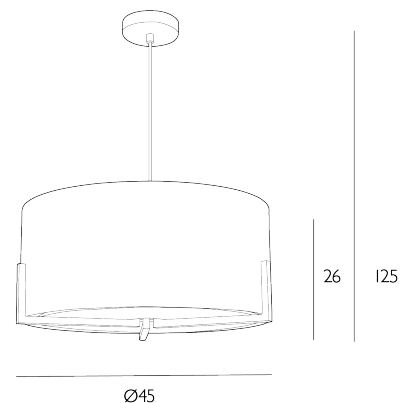

The Huxley comes complete with a Bespoke Fabric Drum shade. Height is adjustable at the point of installation (36-125cm). Bulb not included; takes 3 x 60W max ES GLS. We recommend our BUL-E27-LED-17 bulb. [Click here to shop.](#) Dimmable when paired with suitable bulbs.

## SPECIFICATIONS:

Product code:	HUX0346
Measurements:	H min36 - max125 x Ø45cm
Shade Dimensions:	D0 x H20 x W0cm
Finish:	Bespoke & Satin Chrome
Material:	Fabric & Metal
Cable Colour:	Braided Grey
Shade Included:	Shade Inc
Primary Bulb Detail:	3 x 60w max ES GLS
Bulb Included:	Lamps not included
Recommended Lamp:	BUL-E27-LED-17
Suitable:	Indoor
Electrical Class:	Class I - Earthed
Nett Weight (kg):	1.6 kg
	⚡ HIA