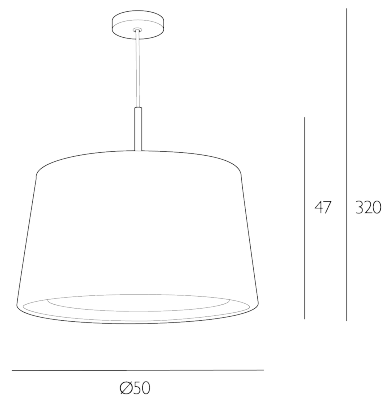

The Hastings comes complete with a Bespoke Fabric Tapered drum shade. Height is adjustable at the point of installation (47-320cm). Bulb not included; takes 3 x 60W max ES GLS. We recommend our BUL-E27-LED-16 bulb. [Click here to shop.](#)
Dimmable when paired with suitable bulbs.

SPECIFICATIONS:

| | |
|----------------------|---------------------------|
| Product code: | HAS50 |
| Measurements: | H min47 - max320 x Ø50cm |
| Shade Dimensions: | H29.5 x Ø50cm |
| Lamp Replaceable: | Yes |
| Finish: | Bespoke & Polished Chrome |
| Material: | Fabric & Metal |
| Cable Colour: | Clear |
| Shade Included: | Shade Inc |
| Primary Bulb Detail: | 3 x 60w max ES GLS |
| Bulb Included: | Lamps not included |
| Recommended Lamp: | BUL-E27-LED-16 |
| Suitable: | Indoor |

Electrical Class:
Nett Weight (kg):

Class I - Earthed
0.8 kg
± 0.1

Additional Information:

Lamps not included. We recommend our BUL-E27-LED-I 6 bulb | Supplied with Bespoke Fabric shade | Height is adjustable at the point of installation (47-320cm)