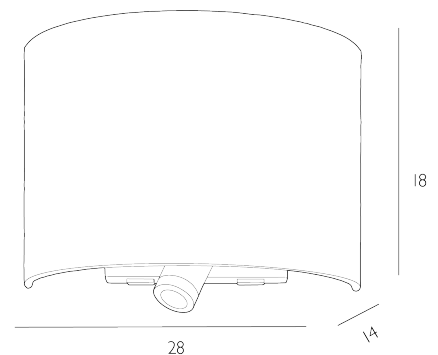

## SPECIFICATIONS:

Product code:	WET09
Measurements:	D14 x H18 x W28cm
Lamp Replaceable:	Yes
Finish:	Bespoke & Polished Chrome
Material:	Fabric & Metal
Shade Included:	Shade Inc
Primary Bulb Detail:	1 x 40w max ES GLS
Bulb Included:	Lamp not included
Recommended Lamp:	BUL-E27-LED-17
Switch Type:	Rocker
Suitable:	Indoor
Electrical Class:	Class 2 - Double Insulated
Nett Weight (kg):	1.4 kg
	  <b>LED</b>