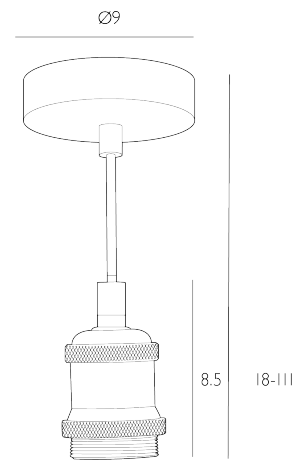

### *Single E27 Suspension Antique Brass Matt Black*

The Waco single pendant suspension features a solid die cast lamp holder in antique brass with a knurled shade ring. The metre of black fabric cable can be shortened on installation.

Height is adjustable at the point of installation (18-111cm).

Bulb not included; takes 1 x 60W max ES GLS

Dimmable when paired with suitable bulbs.

## SPECIFICATIONS:

Product code:	WAC0175
Measurements:	H min 18 - max 111 x Ø9cm
Fixing Plate Dimensions:	H2.5 x Ø9cm
Primary Associated Shade:	ALS6503
Finish:	Antique Brass & Matt Black
Material:	Metal
Cable Colour:	Braided Black
Shade Included:	Not Required
Primary Bulb Detail:	1 x 60w max ES GLS
Bulb Included:	Lamp not included
Suitable:	Indoor
Electrical Class:	Class 2 - Double Insulated
Nett Weight (kg):	0.3 kg
	