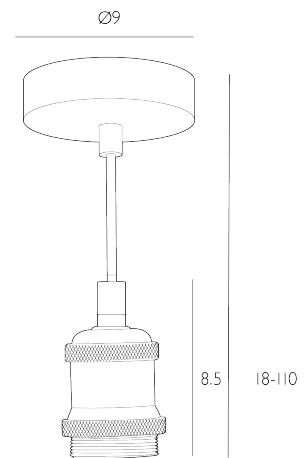

### *1 Light E27 Suspension Antique Copper Matt Black*

The Waco single pendant suspension features a solid die cast lamp holder in antique copper with a knurled shade ring. The metre of black fabric cable can be shortened on installation.

Height is adjustable at the point of installation (18-110cm).

Bulb not included; takes 1 x 60W max ES GLS

Dimmable when paired with suitable bulbs.

## SPECIFICATIONS:

Product code:	WAC0164
Measurements:	H min 18 - max 110 x Ø9cm
Fixing Plate Dimensions:	H2.5 x Ø9cm
Primary Associated Shade:	AIS6503
Lamp Replaceable:	Yes
Finish:	Antique Copper & Matt Black
Material:	Metal
Cable Colour:	Braided Black
Shade Included:	Not Required
Primary Bulb Detail:	1 x 60w max ES GLS
Bulb Included:	Lamp not included
Suitable:	Indoor
Electrical Class:	Class 2 - Double Insulated
Nett Weight (kg):	0.3 kg
	