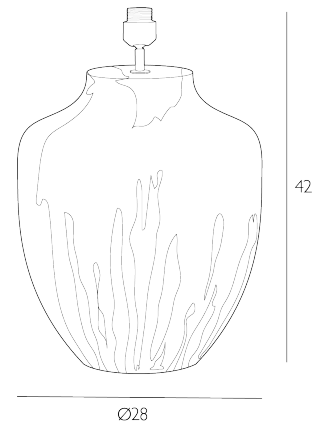

UDINE

Table Lamp Grey Ceramic and Polished Chrome Base Only

The Udineceramic table light features a hand-applied two-tone glaze to create a rustic textured contrasting finish. With a classical urn shape and soft outline, this timeless table lamp base will complement both contemporary and traditional interior decorative schemes when placed on a Side Table or a hall console.

The Udine is a base only product; shade sold separately. We recommend our PYR162 shade.

Bulb not included; takes 1 x 60W max ES GLS. We recommend our BUL-E27-LED-17 bulb. [Click here to shop.](#)

SPECIFICATIONS:

Product code:	UDI4239
Measurements:	H42 x Ø28cm
Primary Associated Shade:	PYR162
Lamp Replaceable:	Yes
Finish:	Grey Ceramic & Polished Chrome
Material:	Ceramic & Metal
Cable Colour:	Black
Shade Included:	Base Only
Primary Bulb Detail:	1 x 60w max ES GLS
Bulb Included:	Lamp not included
Recommended Lamp:	BUL-E27-LED-17
Switch Type:	In Line Rocker
Suitable:	Indoor
Electrical Class:	Class 2 - Double Insulated
Nett Weight (kg):	6 kg
	 