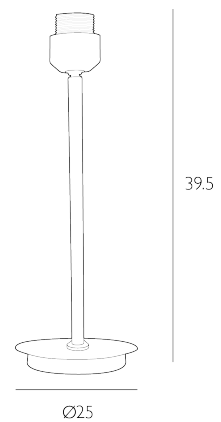

## *Table Lamp Satin Chrome Base Only*

The Tuscan Table Lamp has a timeless satin chrome base and features a clear cable and in line rocker switch.

The Tuscan is a base only product; shade sold separately. We recommend our PYR122 shade.

Bulb not included; takes 1 x 60W max ES GLS. We recommend our BUL-E27-LED-17 bulb. [Click here to shop.](#)

---

## SPECIFICATIONS:

Product code:	TUS4046
Measurements:	H40 x Ø15cm
Base Dimensions:	H39.5 x Ø15cm
Primary Associated Shade:	PYR122
Lamp Replaceable:	Yes
Finish:	Satin Chrome
Material:	Metal
Cable Colour:	Clear
Shade Included:	Base Only
Primary Bulb Detail:	1 x 60w max ES GLS
Bulb Included:	Lamp not included
Recommended Lamp:	BUL-E27-LED-17
Switch Type:	In Line Rocker
Suitable:	Indoor
Electrical Class:	Class 2 - Double Insulated
Nett Weight (kg):	0.8 kg