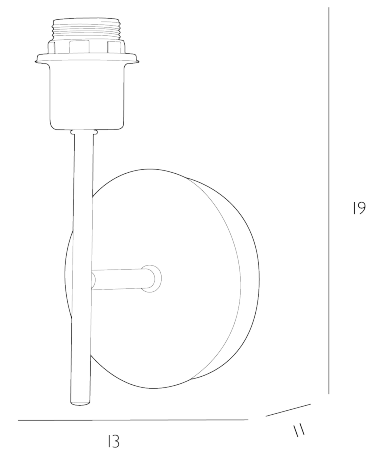

TUSCAN

Wall Light Satin Chrome Bracket Only

The TUSCAN 1lt Wall Light has a satin chrome base and is shown here with our ivory cotton drum shade; S1061, available to buy separately. The Tuscan is sold as a fitting only; shades are sold separately. Bulb not included; takes 1 x 60W max ES GLS. We recommend our BUL-E27-LED-17 bulb. Click here to shop. Dimmable when paired with suitable bulbs.

SPECIFICATIONS:

Product code:	TUS0746
Measurements:	D11 x H19 x W13cm
Fixing Plate Dimensions:	H2.5 x Ø10.5cm
Primary Associated Shade:	S1060
Lamp Replaceable:	Yes
Finish:	Satin Chrome
Material:	Metal
Shade Included:	Bracket Only
Primary Bulb Detail:	1 x 60w max ES GLS
Bulb Included:	Lamp not included
Recommended Lamp:	BUL-E27-LED-17
Suitable:	Indoor
Electrical Class:	Class 2 - Double Insulated
Nett Weight (kg):	0.4 kg

Additional Information:

Lamp not included. We recommend our BUL-E27-LED-17 bulb | Shade not included; sold as bracket only. We recommend our S1060 shade