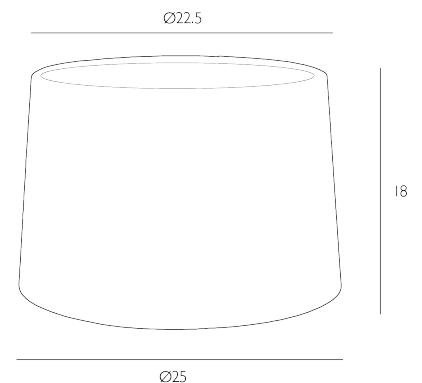

TAPERED

Drum Bespoke Fabric Tapered Drum Shade 25cm

A contemporary tapered drum shade with a sharp rolled edge finish. The shade features a 42mm (ES) gimble with a 29mm reducer (BC or SES), fixed at the base of the shade.

Comes with a reducer ring so it is suitable for both E27 and E14 fittings.

To enhance the look, why not check out our Shade Accessories.

Suspensions: [Click here to shop.](#)

Bulb not included; takes 1 x 60W max to fit E27 (non elec) + Reducer GLS. We recommend our BUL-E27-LED-I6 bulb. [Click here to shop.](#)

SPECIFICATIONS:

| | |
|----------------------|------------------------------------|
| Product code: | TAP25 |
| Measurements: | H18 x Ø25cm |
| Lamp Replaceable: | Yes |
| Finish: | Bespoke |
| Material: | Fabric |
| Shade Included: | Shade Only |
| Primary Bulb Detail: | 1 x 60w max E27 (with E14 Reducer) |
| Bulb Included: | Lamp not included |
| Recommended Lamp: | BUL-E27-LED-I6 |
| Suitable: | Indoor |
| Nett Weight (kg): | 0.3 kg |