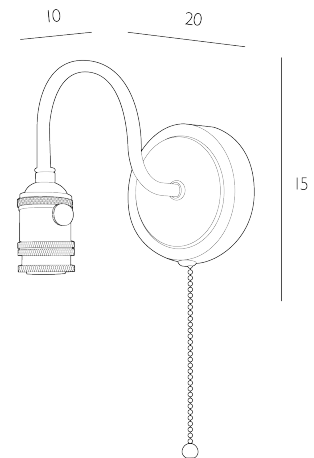

WALL

Light Antique Chrome Bracket Only

Wall Light bracket in an antique chrome finish with an SES/E14 lampholder. The Accessories is sold as a fitting only; shades are sold separately. Bulb not included; takes 1 x 40W max SES GB. We recommend our BUL-E14-LED-15 bulb. Click here to shop. Dimmable when paired with suitable bulbs.

SPECIFICATIONS:

Product code:	SPW0761
Measurements:	D20 x H15 x W10cm
Fixing Plate Dimensions:	H2.5 x Ø10cm
Primary Associated Shade:	ACC861
Finish:	Antique Chrome
Material:	Metal
Shade Included:	Bracket Only
Primary Bulb Detail:	1 x 40w max SES GB
Bulb Included:	Lamp not included
Recommended Lamp:	BUL-E14-LED-15
Switch Type:	Pull Cord
Suitable:	Indoor
Electrical Class:	Class I - Earthed
Nett Weight (kg):	0.3 kg
	⚡ ⚡

Additional Information:

Lamp not included. We recommend our BUL-E14-LED-15 bulb | Shade not included; sold as bracket only. We recommend our ACC861 shade