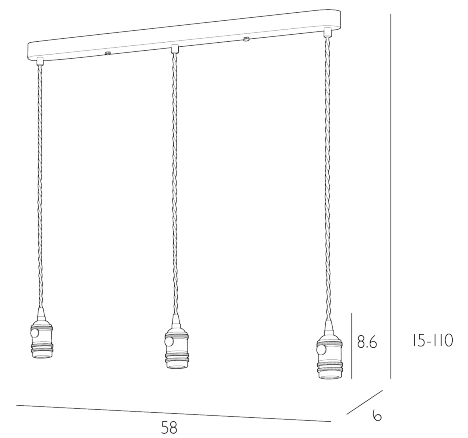

3

*Light Bar Suspension Antique Chrome With Grey Cable*

A 3 Light Bar Suspension in an antique chrome finish, grey twisted braid cables and SES/E14 lampholders. With a maximum shade weight of 2.2 kg per cable, this fitting can be mixed and matched with any E14/E27 shade. Height is adjustable at the point of installation (15-110cm).

Bulb not included; takes 3 x 40W max SES GB

Dimmable when paired with suitable bulbs.

SPECIFICATIONS:

Product code:	SPB3661
Measurements:	D6 x H min15 - max110 x W58cm
Fixing Plate Dimensions:	D6 x H2.5 x W58cm
Primary Associated Shade:	ACC861
Finish:	Antique Chrome
Material:	Metal
Cable Colour:	Braided Grey
Shade Included:	Not Required
Primary Bulb Detail:	3 x 40w max SES GB
Bulb Included:	Lamps not included
Suitable:	Indoor
Electrical Class:	Class 1 - Earthed
Nett Weight (kg):	0.8 kg
	⚡ H1A

*Additional Information:*

Supplied with 100cm of cable