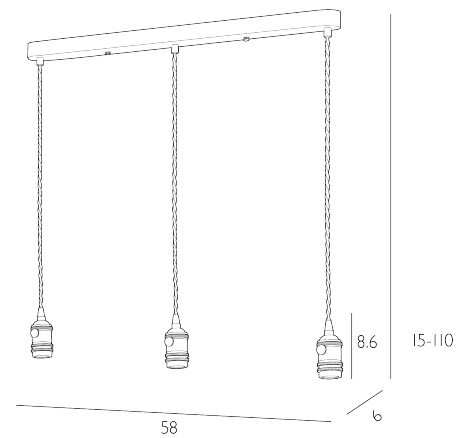

3

Light Bar Suspension Brass With Black Cable

A 3 Light Bar Suspension in a brass finish, black twisted braid cables and SES/E14 lampholders. With a maximum shade weight of 2.2 kg per cable, this fitting can be mixed and matched with any E14/E27 shade.

Height is adjustable at the point of installation (15-110cm).

Bulb not included; takes 3 x 40W max SES GB

Dimmable when paired with suitable bulbs.

SPECIFICATIONS:

Product code:	SPB3640
Measurements:	D6 x H min15 - max110 x W58cm
Fixing Plate Dimensions:	D6 x H2.5 x W58cm
Primary Associated Shade:	ACC861
Finish:	Natural Brass
Material:	Metal
Cable Colour:	Braided Black
Shade Included:	Not Required
Primary Bulb Detail:	3 x 40w max SES GB
Bulb Included:	Lamps not included
Suitable:	Indoor
Electrical Class:	Class I - Earthed
Nett Weight (kg):	0.8 kg
	⚡ H1A

Additional Information:

Supplied with 100cm of cable