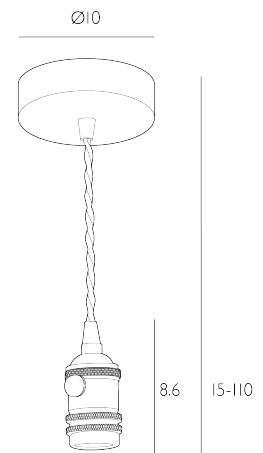

Light Antique Chrome E14 Suspension

A Single Light Suspension in an antique chrome finish, grey twisted braid cable and SES/E14 lampholder. With a maximum shade weight of 2.2 kg, this fitting can be mixed and matched with any E14/E27 shade.

Height is adjustable at the point of installation (15-110cm).

Bulb not included; takes 1 x 40W max SES GB

Dimmable when paired with suitable bulbs.

SPECIFICATIONS:

Product code:	SPB0161
Measurements:	H min 15 - max 110 x Ø10cm
Fixing Plate Dimensions:	H2.5 x Ø10cm
Primary Associated Shade:	ACC861
Finish:	Antique Chrome
Material:	Metal
Cable Colour:	Braided Grey
Shade Included:	Not Required
Primary Bulb Detail:	1 x 40w max SES GB
Bulb Included:	Lamp not included
Suitable:	Indoor
Electrical Class:	Class I - Earthed
Nett Weight (kg):	0.3 kg
	 