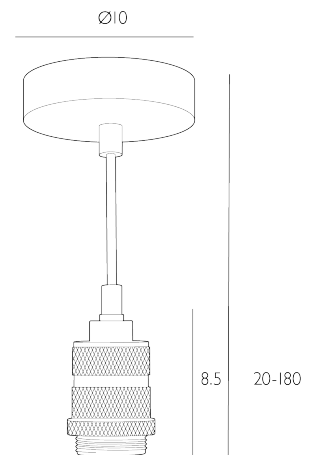

|

Light E27 Decorative Suspension Gun Metal

A Single Light Suspension in a gun metal finish, black cable and ES/E27 lampholder. With a maximum shade weight of 2.2 kg, this fitting can be mixed and matched with any E27 shade.

Height is adjustable at the point of installation (20-180cm).

Bulb not included; takes 1 x 60W max ES GLS

Dimmable when paired with suitable bulbs.

SPECIFICATIONS:

Product code:	SP8667
Measurements:	H min20 - max180 x Ø10cm
Fixing Plate Dimensions:	H2.5 x Ø10cm
Primary Associated Shade:	AIS6503
Lamp Replaceable:	Yes
Finish:	Satin Pewter
Material:	Metal
Cable Colour:	Braided Black
Shade Included:	Not Required
Primary Bulb Detail:	1 x 60w max ES GLS
Bulb Included:	Lamp not included
Suitable:	Indoor
Electrical Class:	Class I - Earthed
Nett Weight (kg):	0.3 kg
	⚡ HIA

Additional Information:

Supplied with 145cm of cable