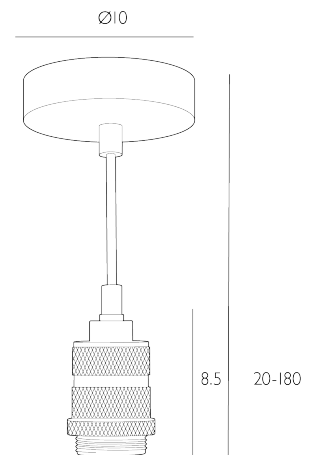

Light E27 Decorative Suspension Copper

A Single Light Suspension in a copper finish, black cable and ES/E27 lampholder. With a maximum shade weight of 2.2 kg, this fitting can be mixed and matched with any E27 shade.

Height is adjustable at the point of installation (20-180cm).

Bulb not included; takes 1 x 60W max ES GLS

Dimmable when paired with suitable bulbs.

SPECIFICATIONS:

Product code:	SP8664
Measurements:	H min20 - max180 x Ø10cm
Fixing Plate Dimensions:	H2.5 x Ø10cm
Primary Associated Shade:	AIS6503
Lamp Replaceable:	Yes
Finish:	Polished Copper
Material:	Metal
Cable Colour:	Braided Black
Shade Included:	Not Required
Primary Bulb Detail:	1 x 60w max ES GLS
Bulb Included:	Lamp not included
Suitable:	Indoor
Electrical Class:	Class I - Earthed
Nett Weight (kg):	0.3 kg
	⚡ HIA

Additional Information:

Supplied with 145cm of cable