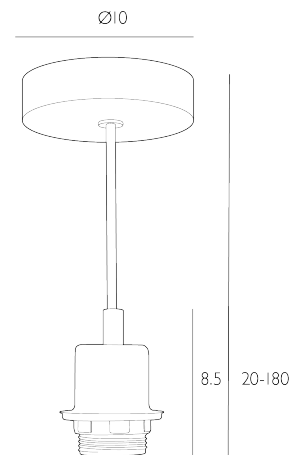

|

*Light Antique Brass E27 Suspension With Clear Cable*

A Single Light Suspension in an antique brass finish, clear cable and ES/E27 lampholder. With a maximum shade weight of 2.2 kg, this fitting can be mixed and matched with any E27 shade.

Height is adjustable at the point of installation (20-180cm).

Bulb not included; takes 1 x 60W max ES GLS

Dimmable when paired with suitable bulbs.

---

## SPECIFICATIONS:

Product code:	SP67
Measurements:	H min20 - max180 x Ø10cm
Fixing Plate Dimensions:	H2.5 x Ø10.5cm
Primary Associated Shade:	AIS6503
Lamp Replaceable:	Yes
Finish:	Antique Brass
Material:	Metal
Cable Colour:	Clear
Shade Included:	Not Required
Primary Bulb Detail:	1 x 60w max ES GLS
Bulb Included:	Lamp not included
Suitable:	Indoor
Electrical Class:	Class 2 - Double Insulated
Nett Weight (kg):	0.3 kg
	

### *Additional Information:*

Supplied with 175cm of cable