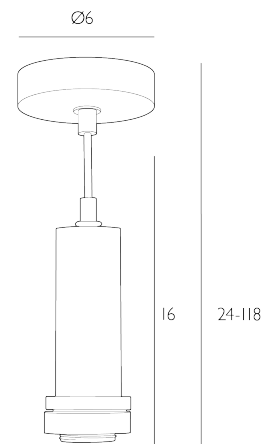

Light Suspension Bronze

A Single Light Suspension in a bronze finish, black braided cable and ES/E27 lampholder. With a maximum shade weight of 2.2 kg, this fitting can be mixed and matched with any E27 shade.

Height is adjustable at the point of installation (24-118cm).

Bulb not included; takes 1 x 60W max ES GLS

Dimmable when paired with suitable bulbs.

SPECIFICATIONS:

Product code:	SP6563
Measurements:	H min24 - max118 x Ø6cm
Fixing Plate Dimensions:	H2.5 x Ø10cm
Primary Associated Shade:	AIS6503
Finish:	Satin Bronze
Material:	Metal
Cable Colour:	Black
Shade Included:	Not Required
Primary Bulb Detail:	1 x 60w max ES GLS
Bulb Included:	Lamp not included
Suitable:	Indoor
Electrical Class:	Class I - Earthed
Nett Weight (kg):	0.4 kg