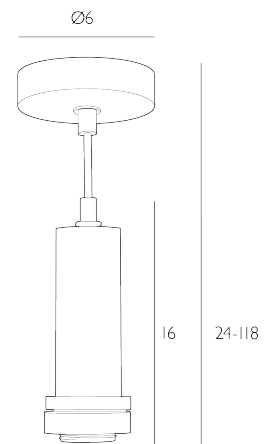

### *Light E27 Suspension Matt Black And Bronze*

A Single Light Suspension in a matt black and bronze finish, black braided cable and ES/E27 lampholder. With a maximum shade weight of 2.2 kg, this fitting can be mixed and matched with any E27 shade.

Height is adjustable at the point of installation (24-118cm).

Bulb not included; takes 1 x 60W max ES GLS

Dimmable when paired with suitable bulbs.

---

## SPECIFICATIONS:

Product code:	SP6522
Measurements:	H min24 - max118 x Ø6cm
Fixing Plate Dimensions:	H2.5 x Ø10cm
Primary Associated Shade:	AIS6503
Finish:	Matt Black & Matt Bronze
Material:	Metal
Cable Colour:	Black
Shade Included:	Not Required
Primary Bulb Detail:	1 x 60w max ES GLS
Bulb Included:	Lamp not included
Suitable:	Indoor
Electrical Class:	Class I - Earthed
Nett Weight (kg):	0.4 kg
	 