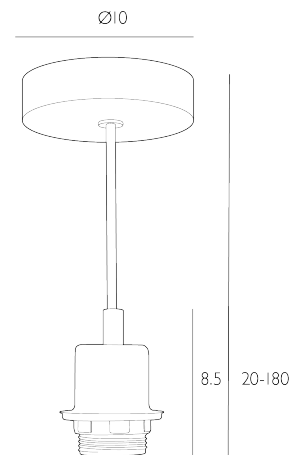

|

Light Polished Chrome E27 Suspension With Clear Cable

A Single Light Suspension in a polished chrome finish, clear cable and ES/E27 lampholder. With a maximum shade weight of 2.2 kg, this fitting can be mixed and matched with any E27 shade.

Height is adjustable at the point of installation (20-180cm).

Bulb not included; takes 1 x 60W max ES GLS

Dimmable when paired with suitable bulbs.

SPECIFICATIONS:

Product code:	SP65
Measurements:	H min20 - max180 x Ø10cm
Fixing Plate Dimensions:	H2.5 x Ø10.5cm
Primary Associated Shade:	AIS6503
Lamp Replaceable:	Yes
Finish:	Polished Chrome
Material:	Metal
Cable Colour:	Clear
Shade Included:	Not Required
Primary Bulb Detail:	1 x 60w max ES GLS
Bulb Included:	Lamp not included
Suitable:	Indoor
Electrical Class:	Class 2 - Double Insulated
Nett Weight (kg):	0.3 kg
	

Additional Information:

Supplied with 170cm of cable