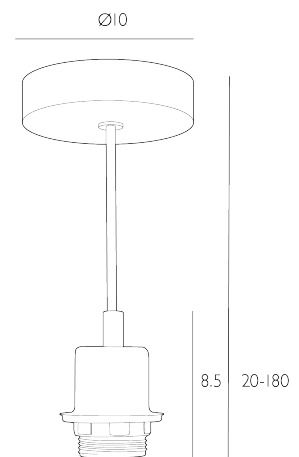

|

Light Aged Copper E27 Suspension With Clear Cable

A Single Light Suspension in an aged copper finish, clear cable and ES/E27 lampholder. With a maximum shade weight of 2.2 kg, this fitting can be mixed and matched with any E27 shade.

Height is adjustable at the point of installation (20-180cm).

Bulb not included; takes 1 x 60W max ES GLS

Dimmable when paired with suitable bulbs.

SPECIFICATIONS:

Product code:	SP64
Measurements:	H min20 - max180 x Ø10cm
Fixing Plate Dimensions:	H2.5 x Ø10.5cm
Primary Associated Shade:	AIS6503
Lamp Replaceable:	Yes
Finish:	Aged Copper
Material:	Metal
Cable Colour:	Clear
Shade Included:	Not Required
Primary Bulb Detail:	1 x 60w max ES GLS
Bulb Included:	Lamp not included
Suitable:	Indoor
Electrical Class:	Class 2 - Double Insulated
Nett Weight (kg):	0.3 kg
	

Additional Information:

Supplied with 176cm of cable