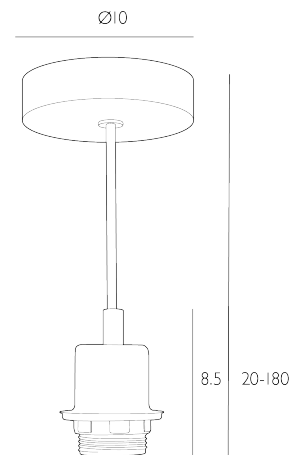

## *Light Antique Chrome E27 Suspension With Clear Cable*

A Single Light Suspension in an antique chrome finish, clear cable and ES/E27 lampholder. With a maximum shade weight of 2.2 kg, this fitting can be mixed and matched with any E27 shade.

Height is adjustable at the point of installation (20-180cm).

Bulb not included; takes 1 x 60W max ES GLS

Dimmable when paired with suitable bulbs.

## SPECIFICATIONS:

Product code:	SP61
Measurements:	H min20 - max180 x Ø10cm
Fixing Plate Dimensions:	H2.5 x Ø10cm
Primary Associated Shade:	AIS6503
Lamp Replaceable:	Yes
Finish:	Antique Chrome
Material:	Metal
Cable Colour:	Clear
Shade Included:	Not Required
Primary Bulb Detail:	1 x 60w max ES GLS
Bulb Included:	Lamp not included
Suitable:	Indoor
Electrical Class:	Class 2 - Double Insulated
Nett Weight (kg):	0.3 kg
	

### *Additional Information:*

Supplied with 170cm of cable