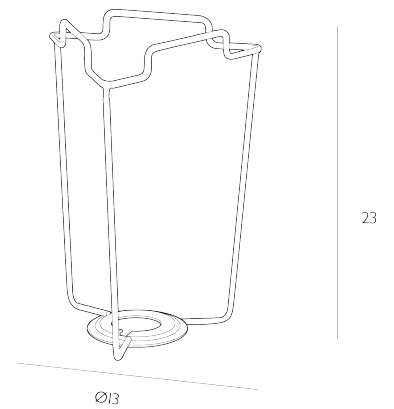

SHADE

Carrier N/AShade 13cm

White ES/SES shade carrier - height 22.9cm

SPECIFICATIONS:

Product code:	SHA89
Measurements:	H23 x Ø13cm
Finish:	Matt White
Material:	Metal
Shade Included:	Not Required
Suitable:	Indoor
Nett Weight (kg):	0.1 kg