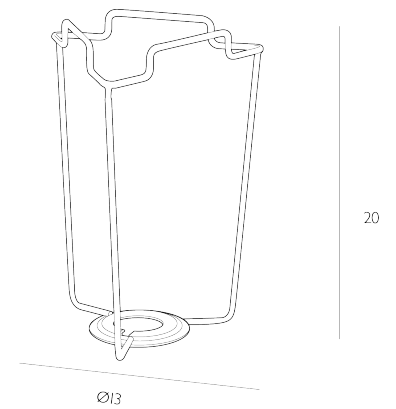

## *Carrier 8 inch*

White shade carrier - height 20.3cm

---

## SPECIFICATIONS:

Product code:	SHA88
Measurements:	H20 x Ø13cm
Finish:	Matt White
Material:	Metal
Shade Included:	Not Required
Suitable:	Indoor
Nett Weight (kg):	0.1 kg