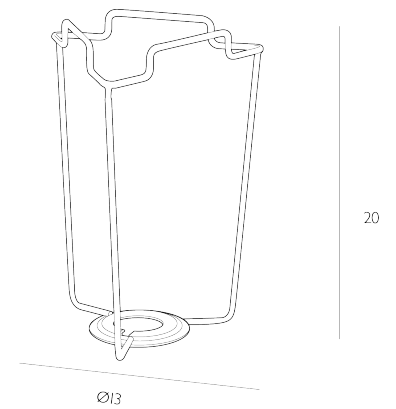

Additional Information:

www.davidhuntlighting.co.uk

| sales@davidhuntlighting.co.uk

| 01295 672 628