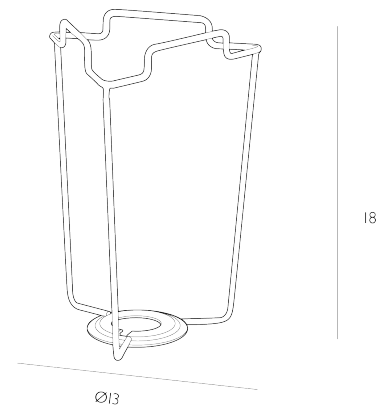

SHADE

Carrier N/AShade 13cm

White shade carrier - height 17.8cm

SPECIFICATIONS:

Product code:	SHA87
Measurements:	H17.8 x Ø13cm
Finish:	Matt White
Material:	Metal
Shade Included:	Not Required
Suitable:	Indoor
Nett Weight (kg):	0.1 kg