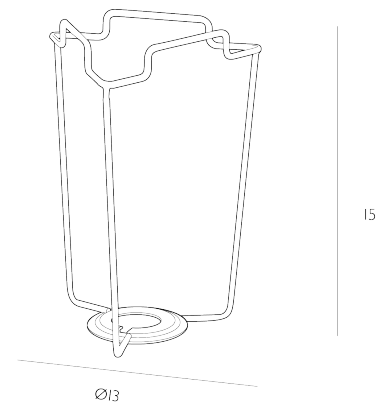

SHADE

Carrier N/AShade 13cm

White shade carrier - height 15.2cm

SPECIFICATIONS:

Product code:	SHA86
Measurements:	H15.2 x Ø13cm
Finish:	Matt White
Material:	Metal
Shade Included:	Not Required
Suitable:	Indoor
Nett Weight (kg):	0.1 kg