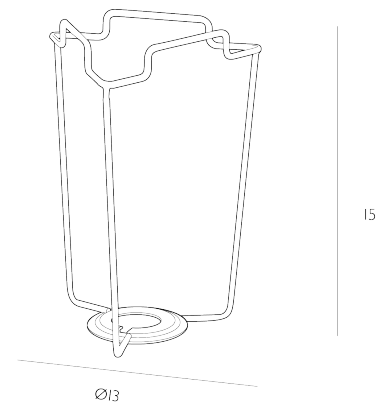

SHADE

Carrier 6 Inch

White shade carrier - height 15.2cm

SPECIFICATIONS:

Product code:	SHA86
Measurements:	H15.2 x Ø13cm
Finish:	Matt White
Material:	Metal
Shade Included:	Not Required
Suitable:	Indoor
Nett Weight (kg):	0.1 kg