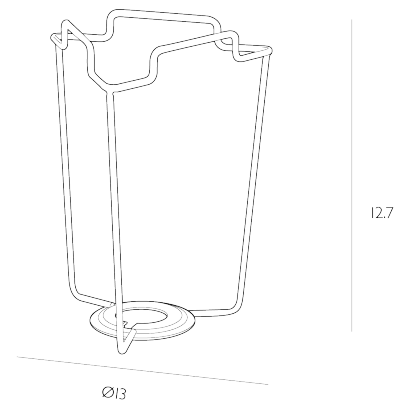

## *Carrier 5 inch*

White shade carrier - height 12.7cm

---

## SPECIFICATIONS:

Product code:	SHA85
Measurements:	H12.7 x Ø13cm
Finish:	Matt White
Material:	Metal
Shade Included:	Not Required
Suitable:	Indoor
Nett Weight (kg):	0.1 kg