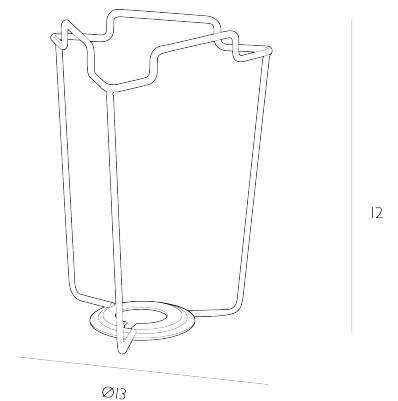

SHADE

Carrier 4 Inch

White shade carrier - height 12cm

SPECIFICATIONS:

Product code:	SHA84
Measurements:	H12 x Ø13cm
Finish:	White
Material:	Metal
Shade Included:	Not Required
Suitable:	Indoor
Nett Weight (kg):	0.1 kg