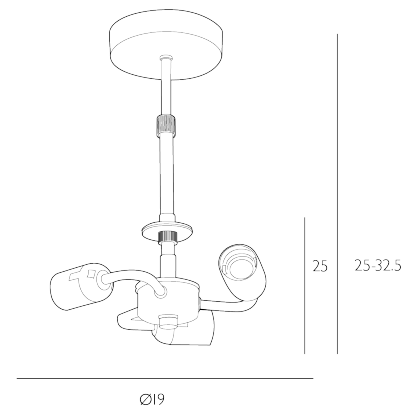

3

Light Semi Flush Suspension Polished Chrome

3 Light Semi-Flush suspension in a polished chrome finish.

The Accessories is sold as a fitting only; shades are sold separately.

Height is adjustable at the point of installation (25-32.5cm).

Bulb not included; takes 3 x 60W max ES GLS

Dimmable when paired with suitable bulbs.

SPECIFICATIONS:

Product code:	SF5350
Measurements:	H min25 - max33 x Ø19cm
Fixing Plate Dimensions:	H2.5 x Ø12cm
Lamp Replaceable:	Yes
Finish:	Polished Chrome
Material:	Metal
Shade Included:	Fitting Only
Primary Bulb Detail:	3 x 60w max ES GLS
Bulb Included:	Lamps not included
Suitable:	Indoor
Electrical Class:	Class I - Earthed
Nett Weight (kg):	0.6 kg
	± 0.05