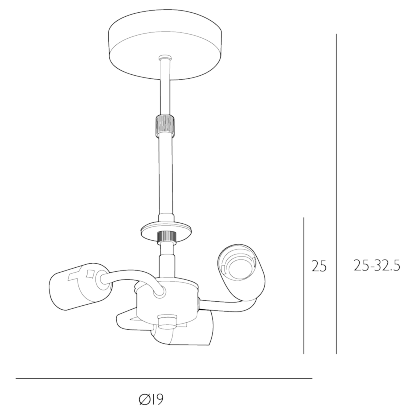

3

Light Suspension Polished Chrome Fitting Only

3 Light Semi-Flush suspension in a polished chrome finish.

The Accessories is sold as a fitting only; shades are sold separately.

Height is adjustable at the point of installation (25-32.5cm).

Bulb not included; takes 3 x 60W max ES GLS

Dimmable when paired with suitable bulbs.

SPECIFICATIONS:

Product code:	SF5350
Measurements:	H min25 - max33 x Ø19cm
Fixing Plate Dimensions:	H2.5 x Ø12cm
Lamp Replaceable:	Yes
Finish:	Polished Chrome
Material:	Metal
Shade Included:	Fitting Only
Primary Bulb Detail:	3 x 60w max ES GLS
Bulb Included:	Lamps not included
Suitable:	Indoor
Electrical Class:	Class I - Earthed
Nett Weight (kg):	0.6 kg
	± 0.05