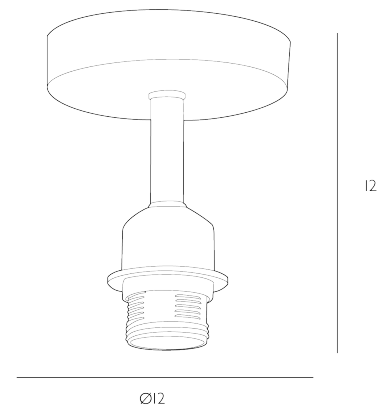

SF0175

Semi Flush Suspension Antique Brass Bracket Only

Light Semi-Flush ceiling light with an antique brass finish. We've designed this simple fitting to be perfect for use with shades and easy fits, we think the 12cm drop is perfect for letting just enough light out from above a shade to allow a softer more even light to the room. We love using it with our Ronda range of Easy-Fit Pendant's that come with a frosted acrylic diffuser. But it also works great with our glass Easy-Fit Pendant's or anything with an E27 shade ring.

The Accessories is sold as a fitting only; shades are sold separately.
Bulb not included; takes 1 x 60W max ES GLS
Dimmable when paired with suitable bulbs.

SPECIFICATIONS:

Product code:	SF0175
Measurements:	H12 x Ø12cm
Fixing Plate Dimensions:	H2.5 x Ø12cm
Primary Associated Shade:	AIS6503
Finish:	Antique Brass
Material:	Metal
Shade Included:	Fitting Only
Primary Bulb Detail:	1 x 60w max ES GLS
Bulb Included:	Lamp not included
Suitable:	Indoor
Electrical Class:	Class I - Earthed
Nett Weight (kg):	0.3 kg
	±