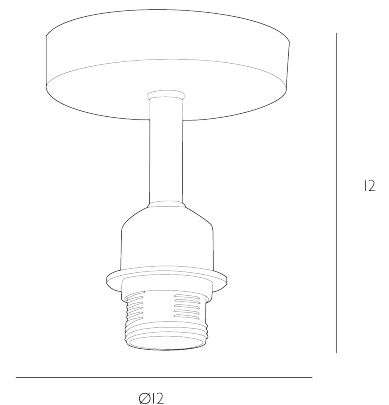

### *Semi Flush Suspension Polished Chrome Bracket Only*

Semi-Flush ceiling light with a polished chrome finish. We've designed this simple fitting to be perfect for use with shades and easy fits, we think the 12cm drop is perfect for letting just enough light out from above a shade to allow a softer more even light to the room.

Bulb not included; takes 1 x 60W max ES GLS

Dimmable when paired with suitable bulbs.

## SPECIFICATIONS:

Product code:	SF0150
Measurements:	H12 x Ø12cm
Fixing Plate Dimensions:	H2.5 x Ø12cm
Primary Associated Shade:	AIS6503
Lamp Replaceable:	Yes
Finish:	Polished Chrome
Material:	Metal
Shade Included:	Fitting Only
Primary Bulb Detail:	1 x 60w max ES GLS
Bulb Included:	Lamp not included
Suitable:	Indoor
Electrical Class:	Class 1 - Earthed
Nett Weight (kg):	0.2 kg
	±