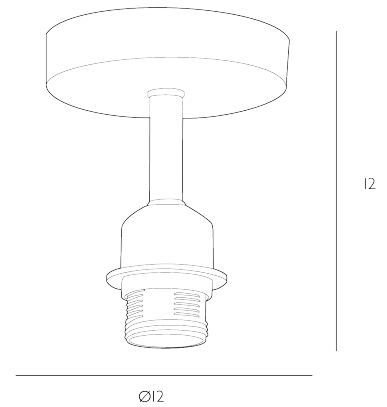

SF0122

Semi Flush Suspension Matt Black Bracket Only

1 Light Semi-Flush ceiling light with a matt black finish. We've designed this simple fitting to be perfect for use with shades and easy fits, we think the 12cm drop is perfect for letting just enough light out from above a shade to allow a softer more even light to the room. We love using it with our Ronda range of Easy-Fit Pendant's that come with a frosted acrylic diffuser. But it also works great with our glass Easy-Fit Pendant s or anything with an E27 shade ring.

The Accessories is sold as a fitting only; shades are sold separately.
Bulb not included; takes 1 x 60W max ES GLS
Dimmable when paired with suitable bulbs.

SPECIFICATIONS:

Product code:	SF0122
Measurements:	H12 x Ø12cm
Fixing Plate Dimensions:	H2.5 x Ø12cm
Primary Associated Shade:	AIS6503
Lamp Replaceable:	Yes
Finish:	Matt Black
Material:	Metal
Shade Included:	Fitting Only
Primary Bulb Detail:	1 x 60w max ES GLS
Bulb Included:	Lamp not included
Suitable:	Indoor
Electrical Class:	Class 1 - Earthed
Nett Weight (kg):	0.3 kg
	±