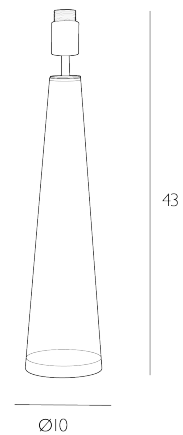

## *Table Lamp Glass and Polished Chrome Base Only*

The Samara clear glass table lamp is an elegant tapering hand made glass table lamp with a heavy glass base. Finished with an ivory twisted braided cable and polished chrome metal work.

The clear glass and tall elegant shape make it perfectly at home in a bedroom, or living room.

The Samara is a base only product; shade sold separately. We recommend our LYR1415 shade.

Bulb not included; takes 1 x 60W max ES GLS. We recommend our BUL-E27-LED-17 bulb. [Click here to shop.](#)

## SPECIFICATIONS:

Product code:	SAM4208
Measurements:	H43 x Ø10cm
Base Dimensions:	H42.5 x Ø10cm
Primary Associated Shade:	LYR1415
Lamp Replaceable:	Yes
Finish:	Glass & Polished Chrome
Material:	Glass & Metal
Cable Colour:	Braided Cream
Shade Included:	Base Only
Primary Bulb Detail:	1 x 60w max ES GLS
Bulb Included:	Lamp not included
Recommended Lamp:	BUL-E27-LED-17
Switch Type:	In Line Rocker
Suitable:	Indoor
Electrical Class:	Class 2 - Double Insulated
Nett Weight (kg):	1.4 kg
	 

### *Additional Information:*

Supplied with 190cm of cable