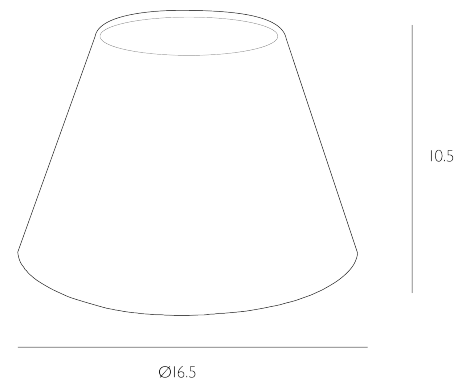

ROHAN

Bespoke Fabric Tapered Drum Shade 16.5cm

The Rohan is a rolled edge candle clip shade.

Bulb not included; takes 1 x 40W max SES CNDL

Bespoke Shades

Our high quality fabric shades, hand crafted in our Oxfordshire workshop by our sister brand The Light Shade Studio, with a choice of luxurious fabrics in 100% Dupion Silk, Satin or Linen in an array of shapes, sizes, and colours. If you would like to supply your own fabric, then please contact us to discuss your personalised requirements. Customise your shade by using our product configurator to see your design before placing an order.

SPECIFICATIONS:

| | |
|----------------------|----------------------|
| Product code: | ROH07 |
| Measurements: | H10.5 x Ø16.5cm |
| Lamp Replaceable: | Yes |
| Finish: | Bespoke |
| Material: | Fabric |
| Shade Included: | Shade Only |
| Primary Bulb Detail: | 1 x 40w max SES CNDL |
| Bulb Included: | Lamp not included |
| Suitable: | Indoor |
| Nett Weight (kg): | 0.1 kg |