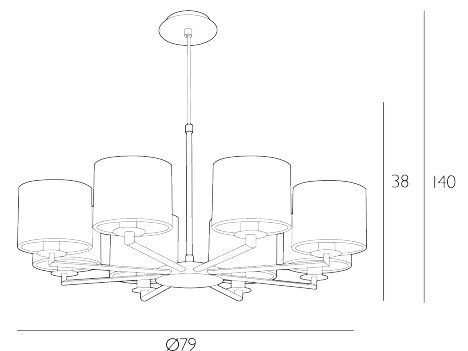

The Rex comes complete with a Bespoke Fabric Drum shade. Height is adjustable at the point of installation (38-140cm). Bulb not included; takes 8 x 40W max SES GB. We recommend our BUL-E14-LED-15 bulb. [Click here to shop.](#) Dimmable when paired with suitable bulbs.

## SPECIFICATIONS:

Product code:	REX0863
Measurements:	H min38 - max140 x Ø64cm
Finish:	Satin Bronze
Material:	Metal
Cable Colour:	Braided Black
Shade Included:	Shade Inc
Primary Bulb Detail:	8 x 40w max SES GB
Bulb Included:	Lamps not included
Recommended Lamp:	BUL-E14-LED-15
Suitable:	Indoor
Electrical Class:	Class I - Earthed
Nett Weight (kg):	3.4 kg
	± 0.1