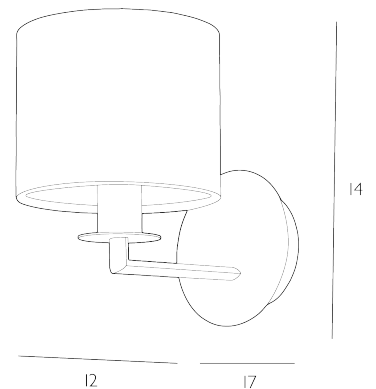

## SPECIFICATIONS:

Product code:	REX0763
Measurements:	D17 x H14 x W12cm
Finish:	Satin Bronze
Material:	Metal
Shade Included:	Shade Inc
Primary Bulb Detail:	1 x 40w max SES GB
Bulb Included:	Lamp not included
Recommended Lamp:	BUL-E14-LED-15
Switch Type:	Pull Cord
Suitable:	Indoor
Electrical Class:	Class 2 - Double Insulated
Nett Weight (kg):	0.5 kg
	 