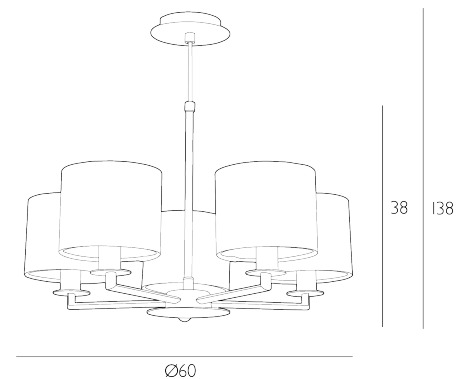

The Rex comes complete with a Bespoke Fabric Drum shade. Height is adjustable at the point of installation (38-138cm). Bulb not included; takes 5 x 40W max SES GB. We recommend our BUL-E14-LED-15 bulb. [Click here to shop.](#) Dimmable when paired with suitable bulbs.

SPECIFICATIONS:

Product code:	REX0563
Measurements:	H min38 - max138 x Ø45cm
Finish:	Satin Bronze
Material:	Metal
Cable Colour:	Braided Black
Shade Included:	Shade Inc
Primary Bulb Detail:	5 x 40w max SES GB
Bulb Included:	Lamps not included
Recommended Lamp:	BUL-E14-LED-15
Suitable:	Indoor
Electrical Class:	Class I - Earthed
Nett Weight (kg):	2.2 kg
	± 0.1